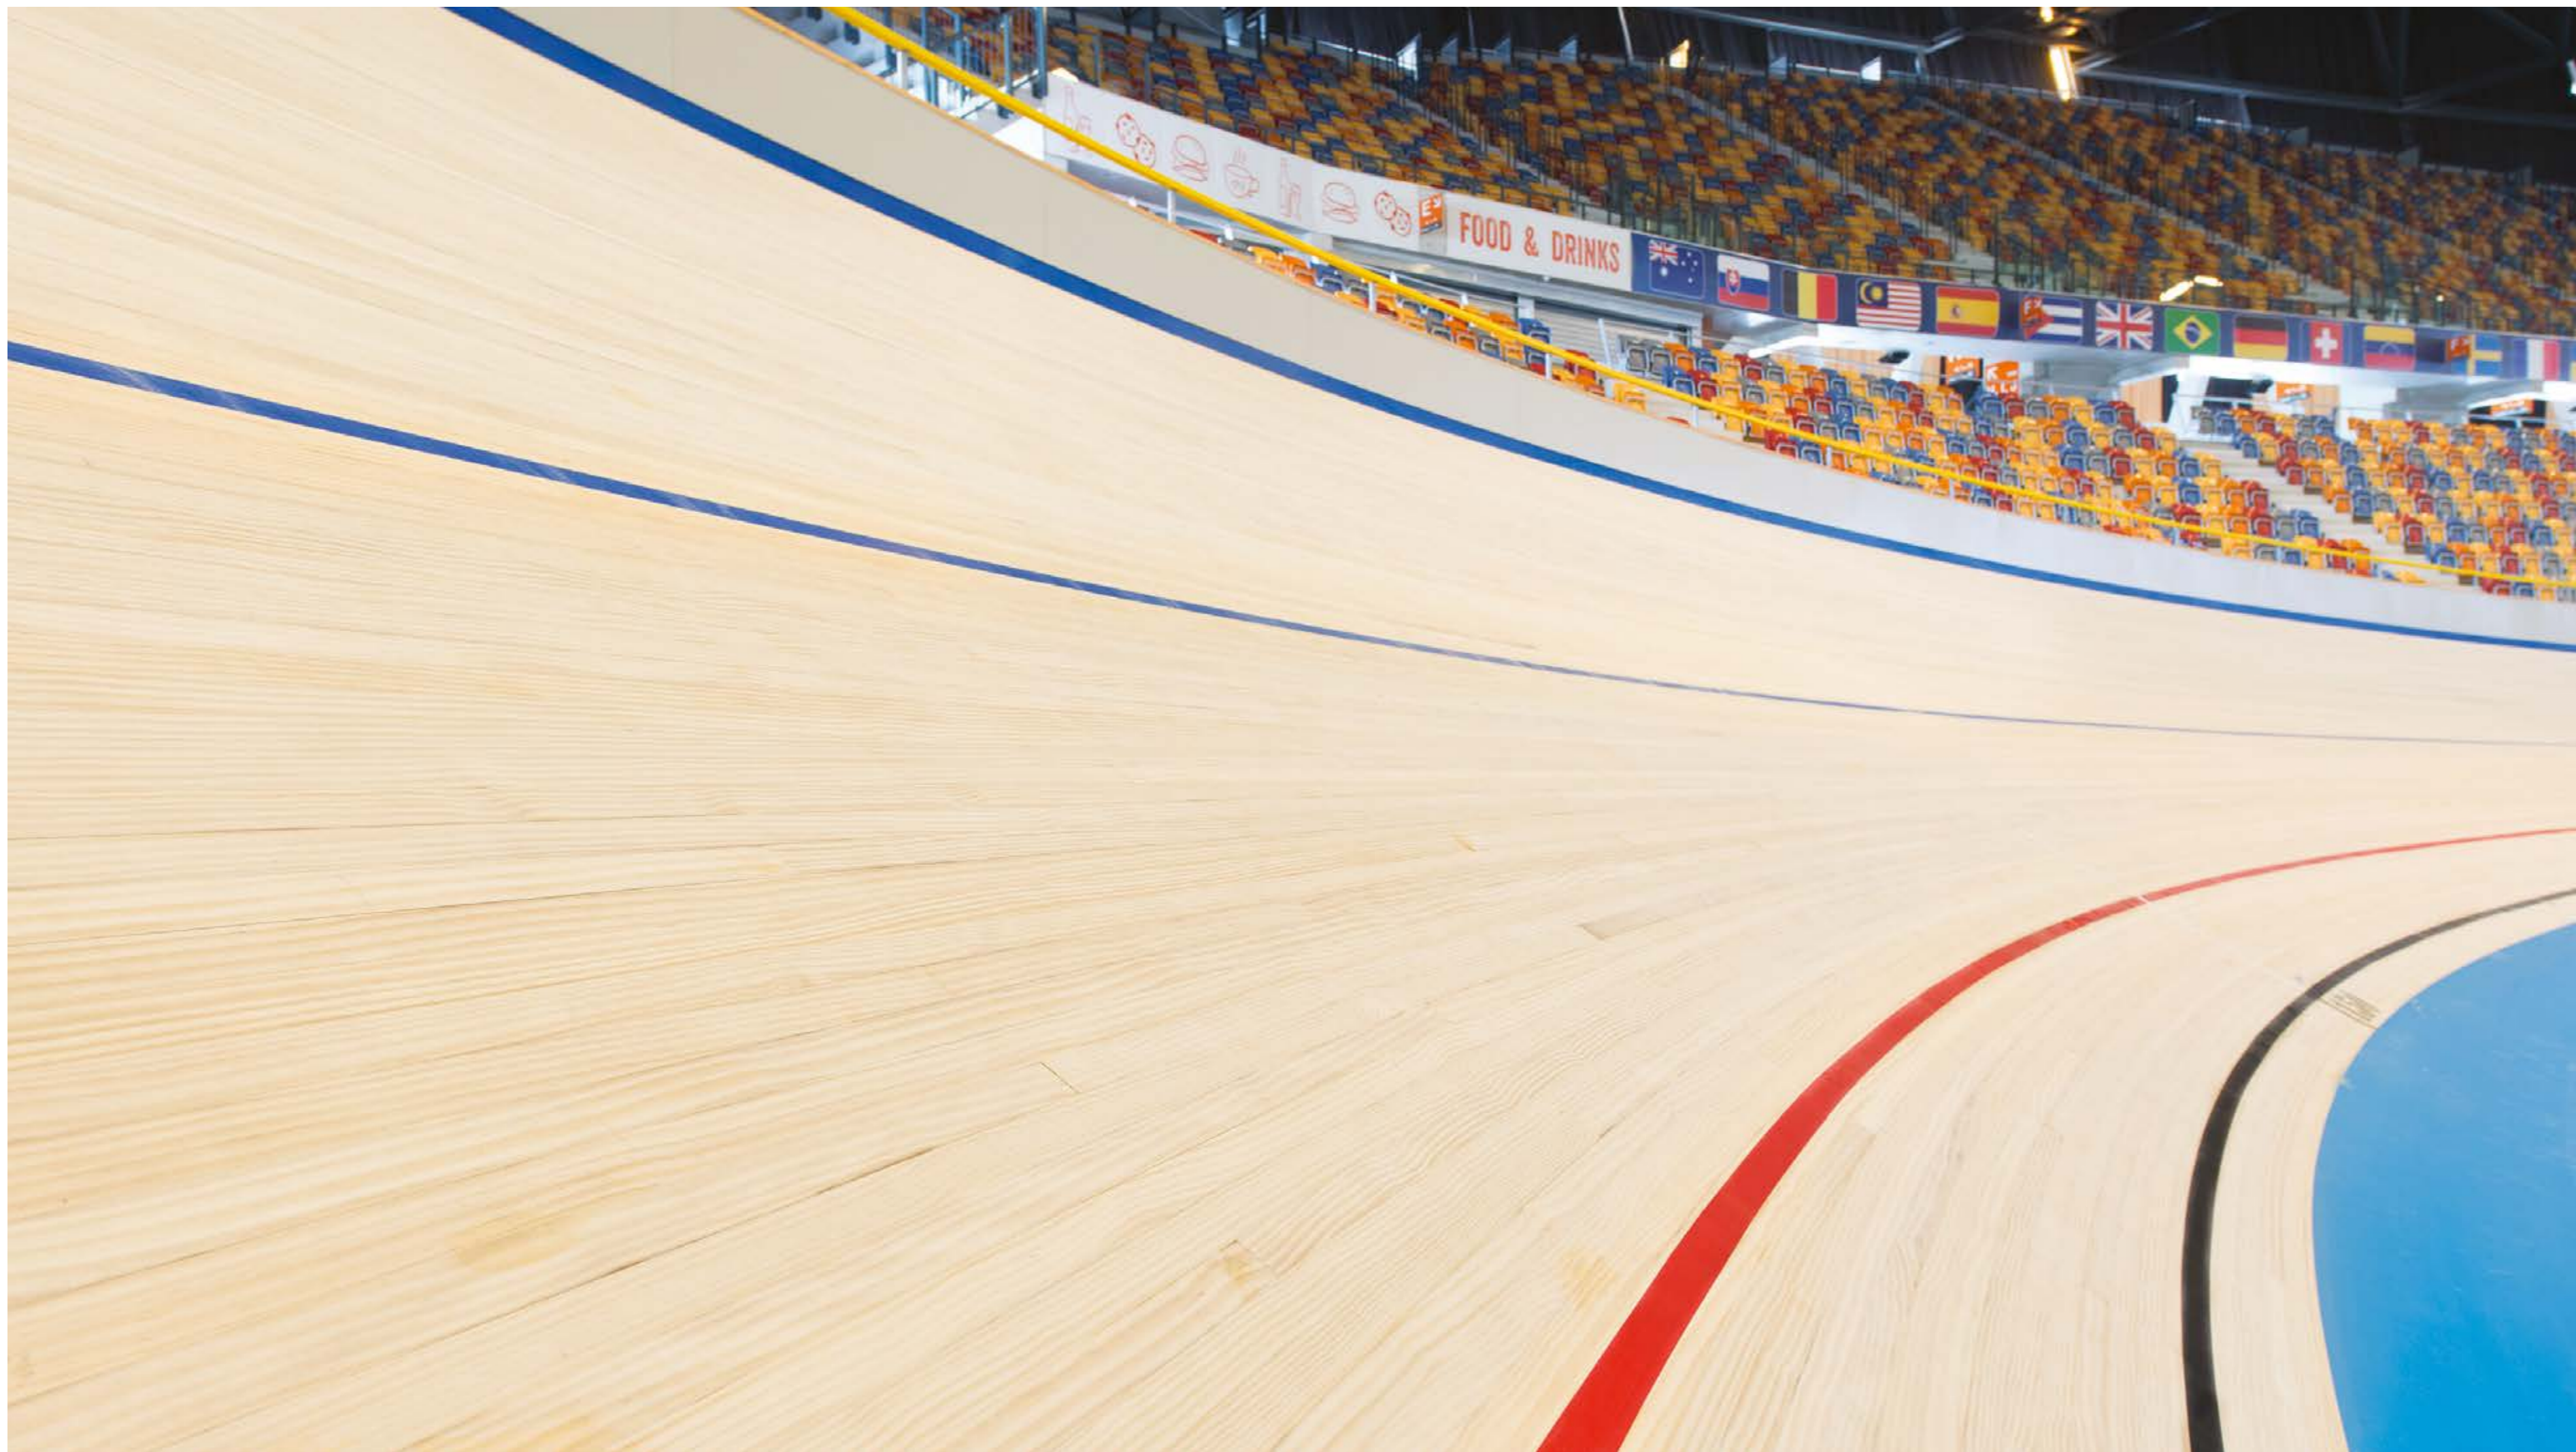

OUTDOOR DANCEFLOOR
COPENHAGEN, DENMARK

SWIMMING POOL
PUGLIA, ITALY

AWARD WINNING BATHROOM REMODEL PROJECT
SÃO PAULO, BRAZIL

Ruderzentrum Rowing Cent